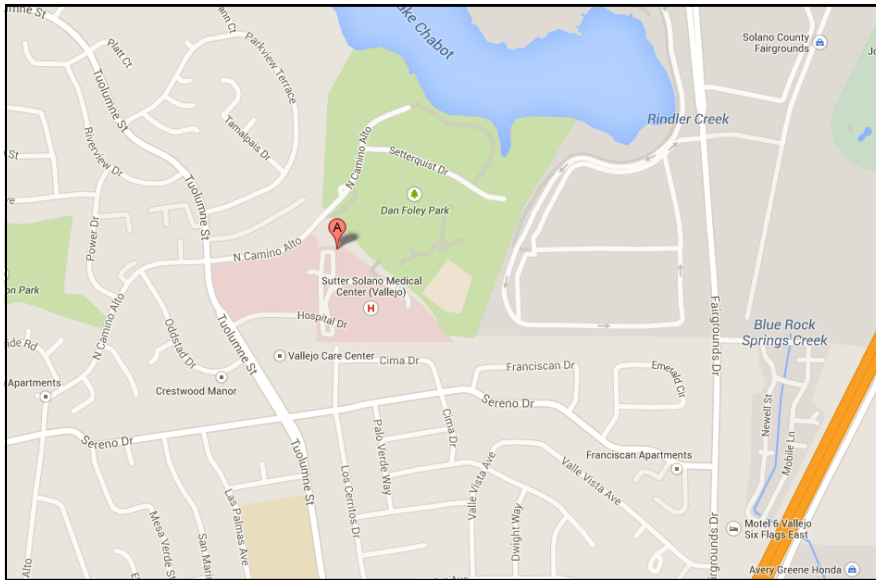

Directions: **Visit www.bayarearetina.com to print directions from your home to this office.

From Sacramento: Follow Highway 80 West (San Francisco). Take the Redwood Street off ramp. Turn right onto Redwood Road. Continue on Redwood Road to Tuolumne. Turn right on Tuolumne. Drive uphill to North Camino Alto. Turn right onto North Camino Alto.

From Concord: Follow Highway 680 North to Highway 780 North to Highway 80 East (Sacramento). Take the Redwood Road West overpass, going over the freeway. Continue on Redwood Road to Tuolumne. Turn right on Tuolumne. Drive uphill to North Camino Alto. Turn right onto North Camino Alto.

From Oakland/Berkeley: Take Highway 80 North towards Vallejo. Take the Redwood Road West overpass, going over the freeway. Continue on Redwood Road to Tuolumne and turn right. Drive uphill to North Camino Alto. Turn right on North Camino Alto.

From Sears Point Road: Follow Sears Point to Broadway. Turn right onto Broadway. Continue on Broadway to Tuolumne. Turn left on Tuolumne. Drive uphill to North Camino Alto and turn right.

ANTIOCH | CASTRO VALLEY | FREMONT | OAKLAND | PLEASANTON | SAN LEANDRO | VALLEJO | WALNUT CREEK

Allen Verne MD | Craig Leong MD | Stewart Daniels MD | Subhansu Ray MD PhD

Daniel Ting MD PhD | Tushar Ranchod MD | Roger Goldberg MD MBA